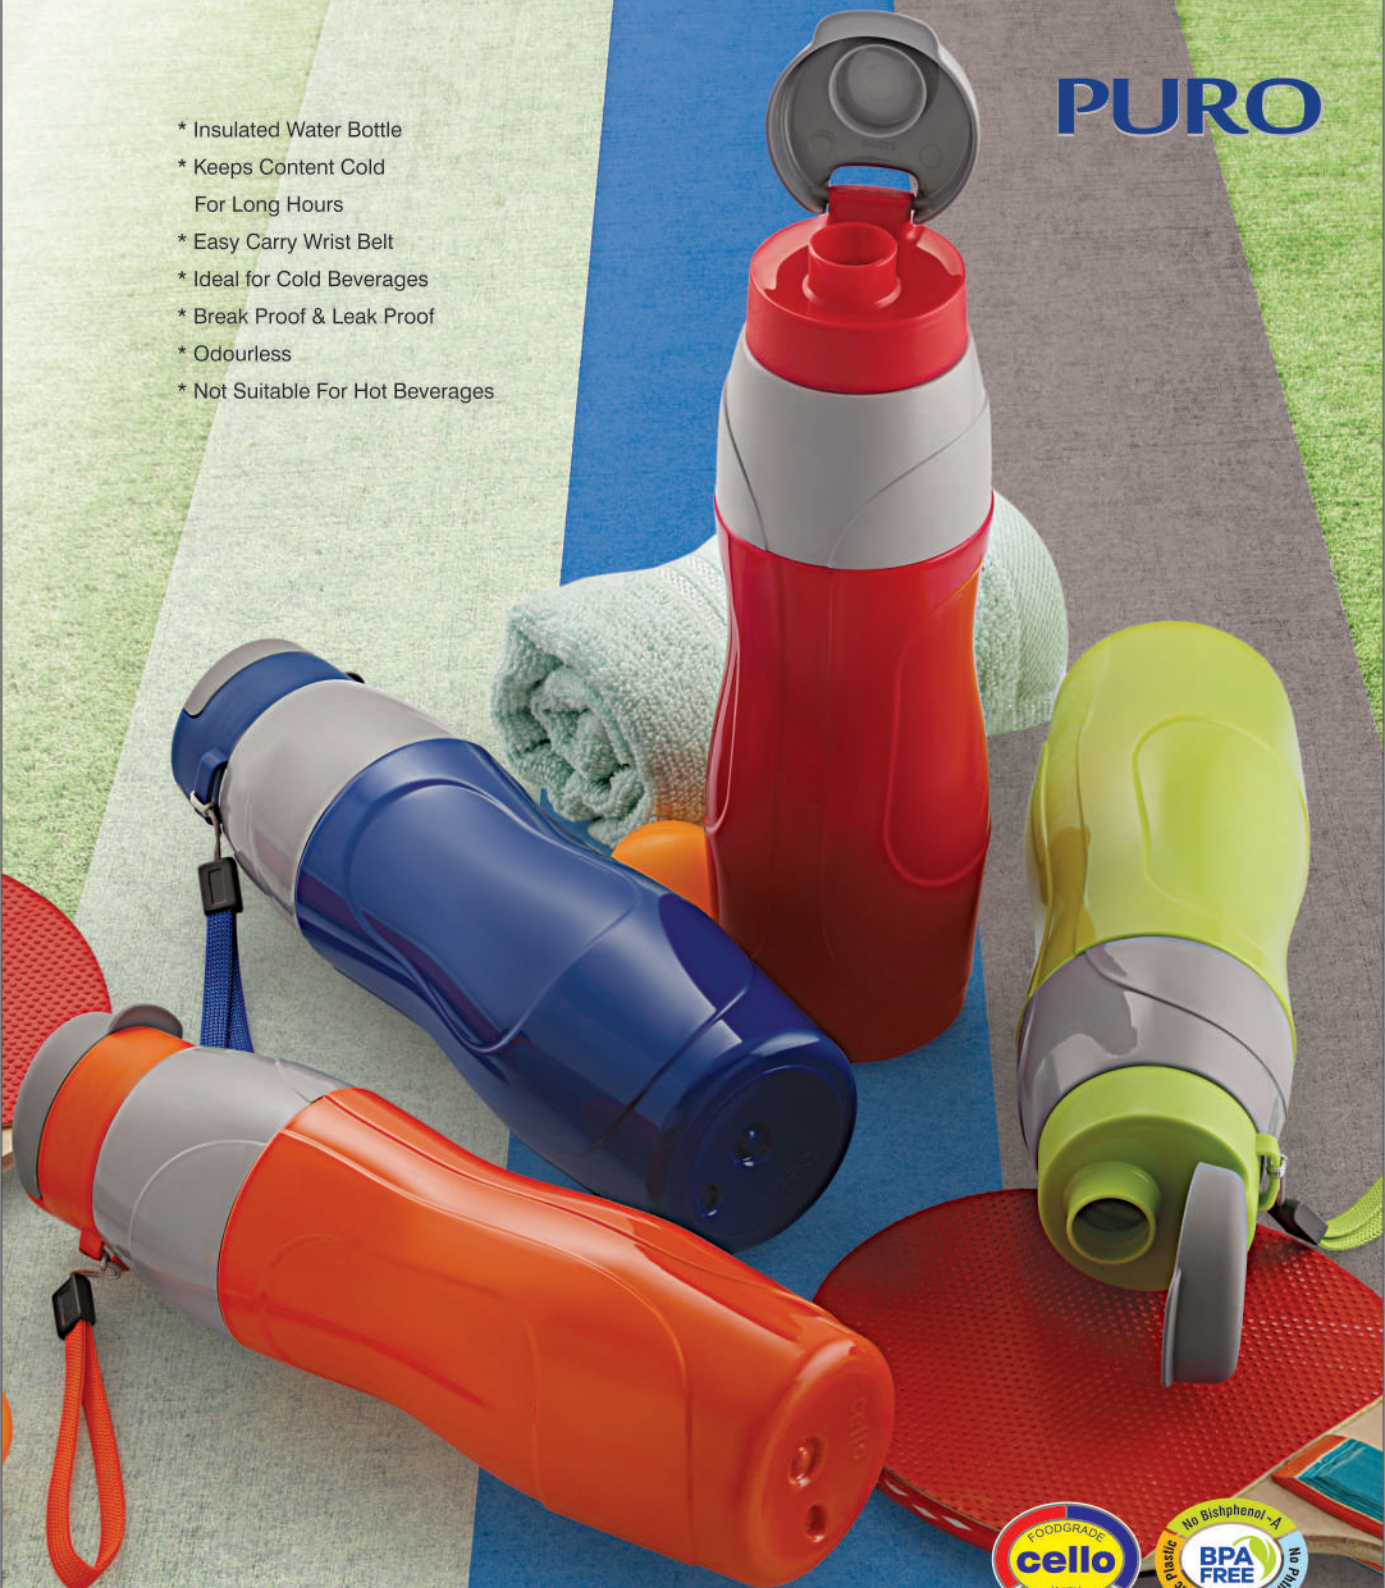

- Insulated Water Bottle
- Keeps Content Cold For Long Hours
- Easy Carry Wrist Belt
- Ideal for Cold Beverages
- Break Proof & Leak Proof
- Odourless
- Not Suitable For Hot Beverages

PURO